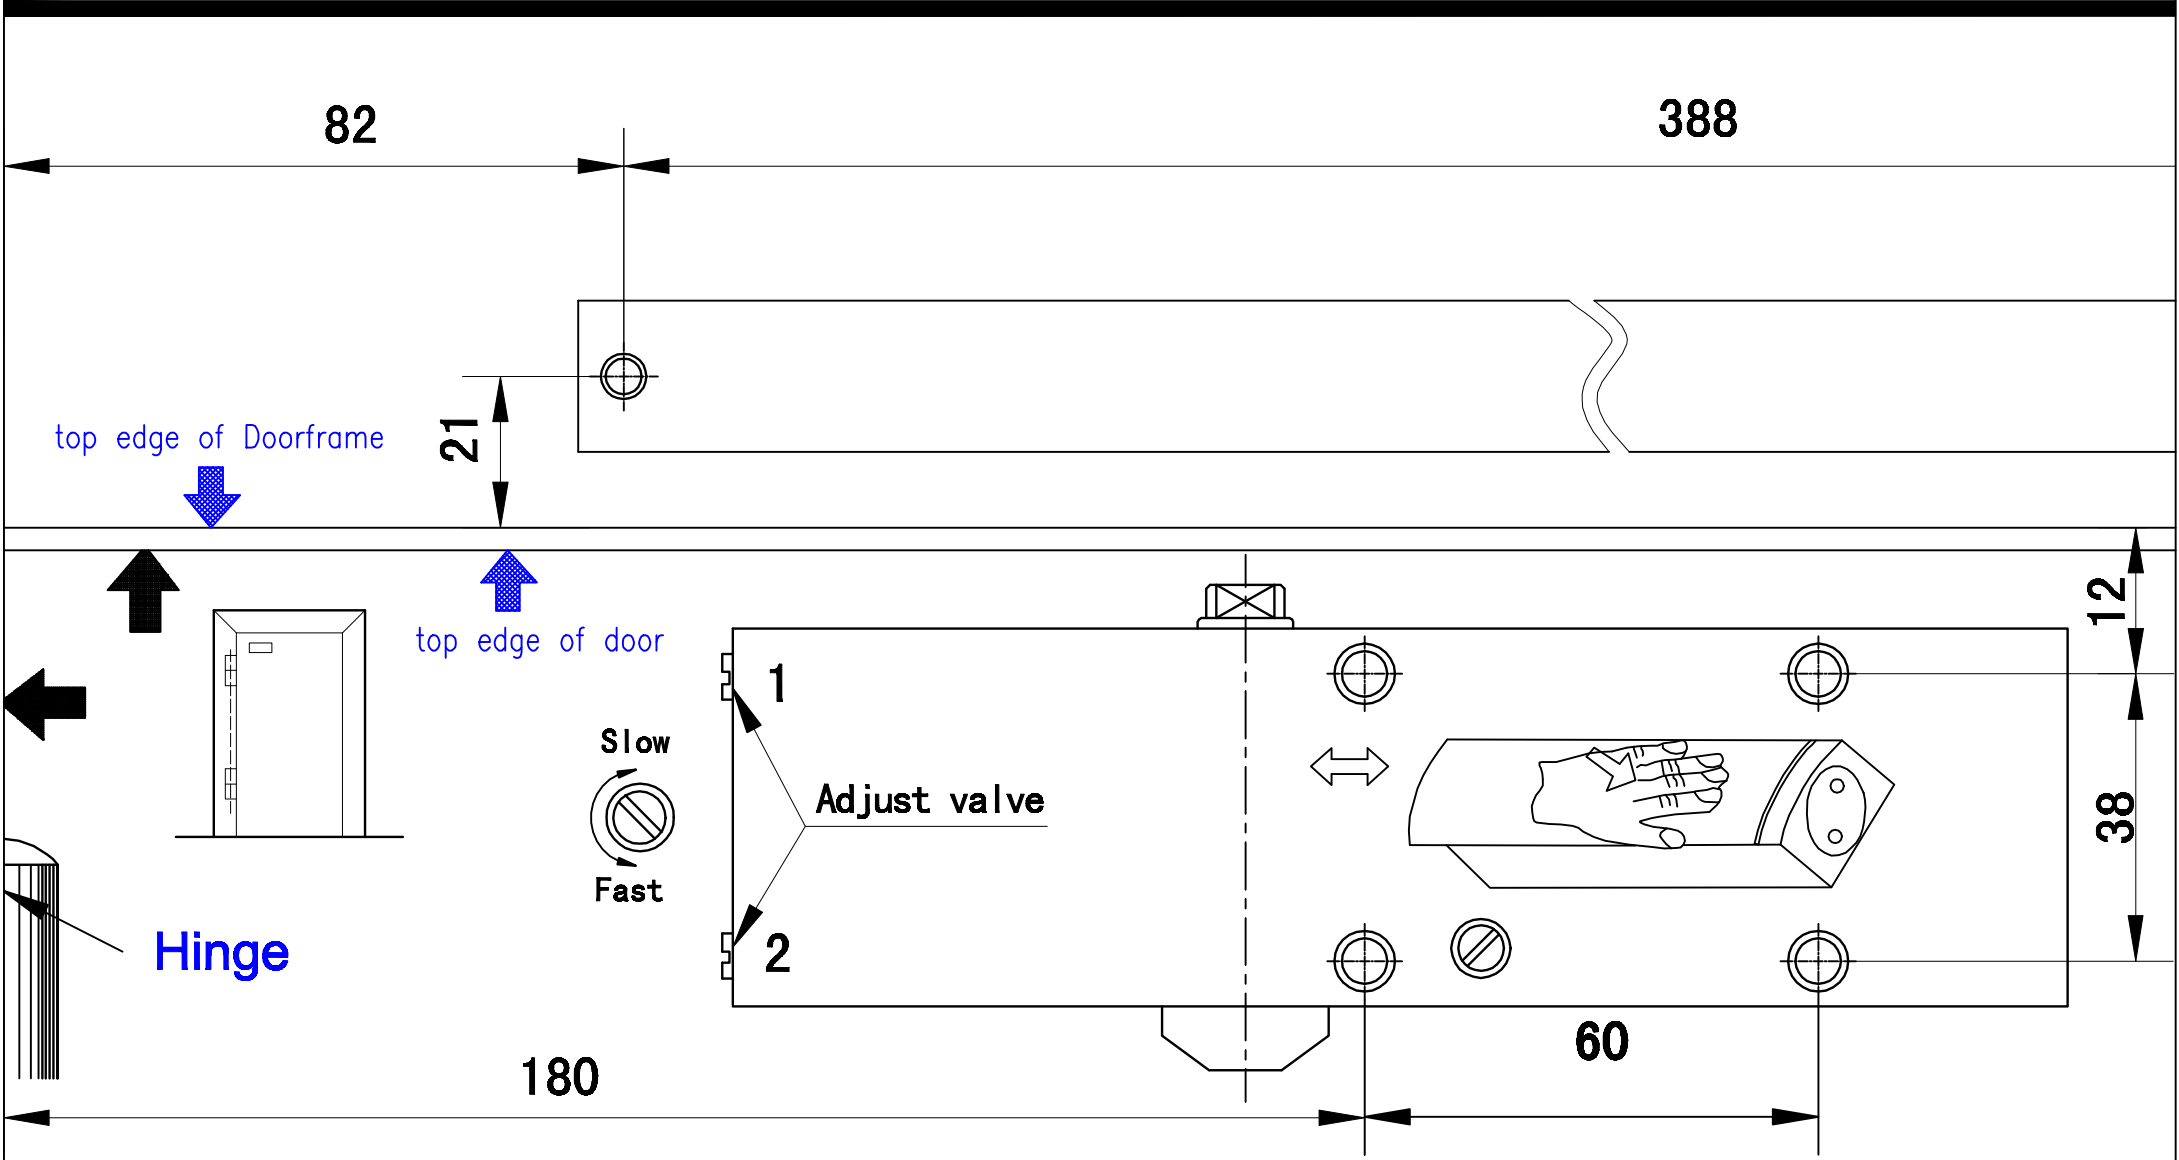

DOOR CLOSER

INSTALLATION INSTRUCTIONS

DOOR CLOSER

INSTALLATION INSTRUCTIONS

388

82

21

top edge of Doorframe

12

38

60

Fast

Slow

Adjust valve

1

2

top edge of door

Hinge

180